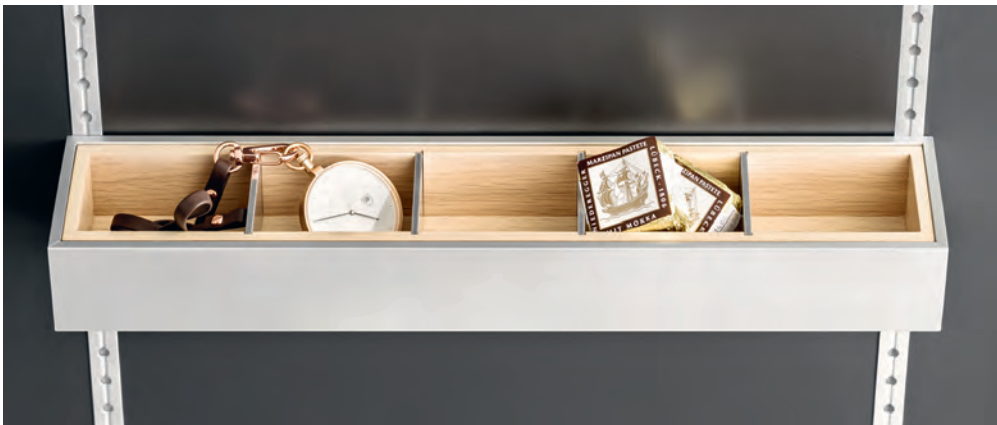

SIEMATIC MULTIMATIC ALUMINUM

ORGANIZING YOUR HOME HAS NEVER BEEN SO MUCH FUN

With *MultiMatic Aluminum*, the design philosophy of the *SieMatic aluminum interior accessories* for drawers and pull-outs has been applied consistently to tall, wall, and base cabinets. The highly flexible interior accessory system exclusive to *SieMatic* offers the same aesthetic pleasure created by elegant combination of materials such as high-quality aluminum, rich woods and fine porcelain – while also offering many new, perfected functions. Every detail has been rethought and redesigned.

UP TO 30% MORE STORAGE SPACE: With the *MultiMatic* interior design system, you get more out of your kitchen and don't waste an inch of space.

THE MULTIFUNCTION TRACK: This patented *SieMatic* development elegantly turns your kitchen cabinets into highly flexible functional elements.