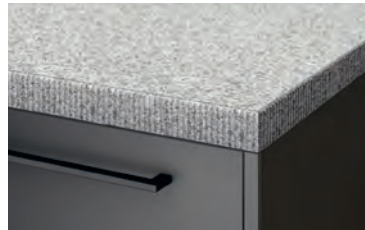

CHISELED EDGE

Working a stone with a chisel is a very old art. It is suitable for *SieMatic StoneDesign* countertops that are intended to have a particularly decorative function in the kitchen design.